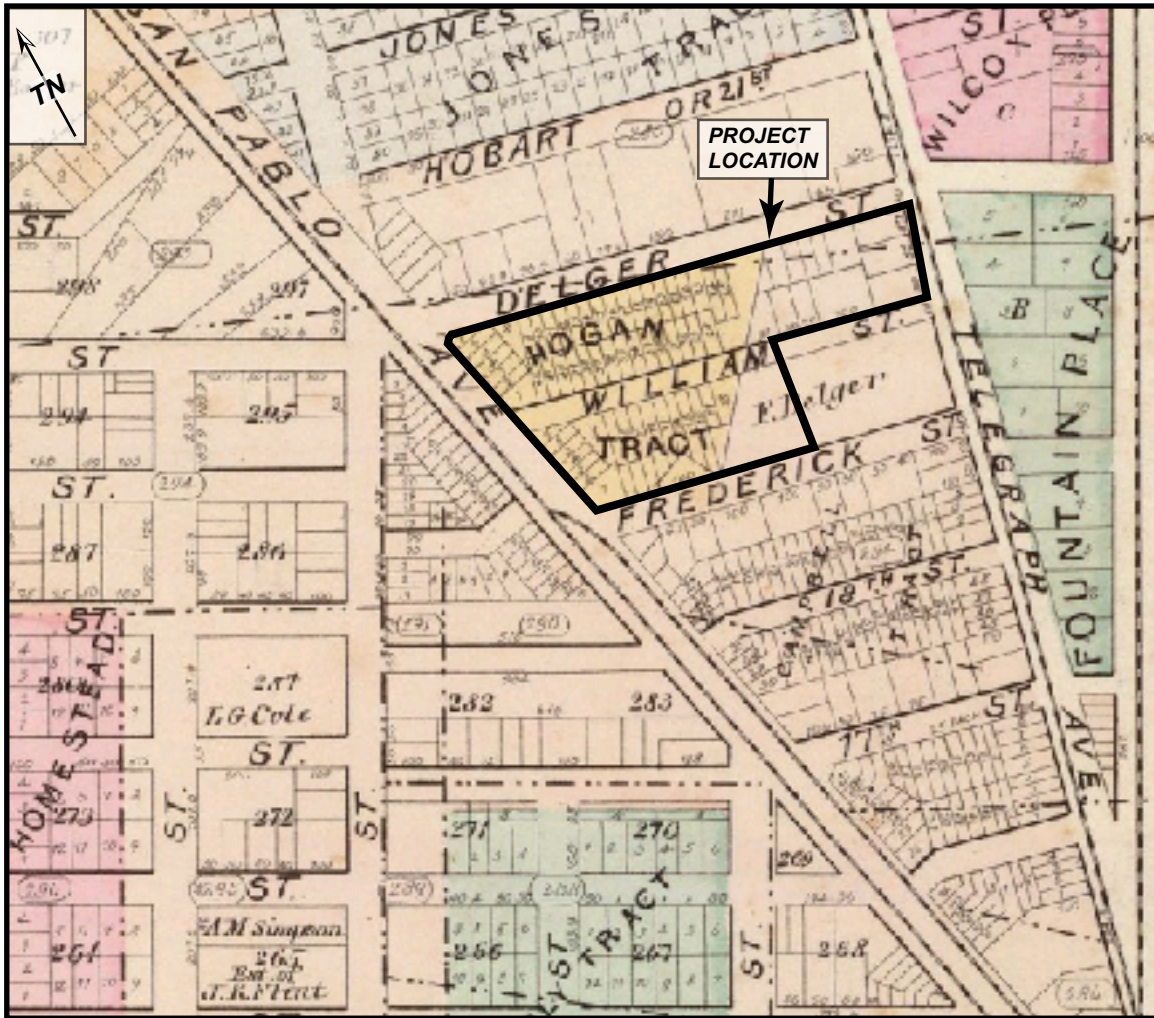

FIGURE 6.7 - 1878 THOMPSON & WEST MAP OF OAKLAND  
THE UPTOWN MIXED USE PROJECT

SCALE

250 0 250 METERS

1/4

1/4 MILE