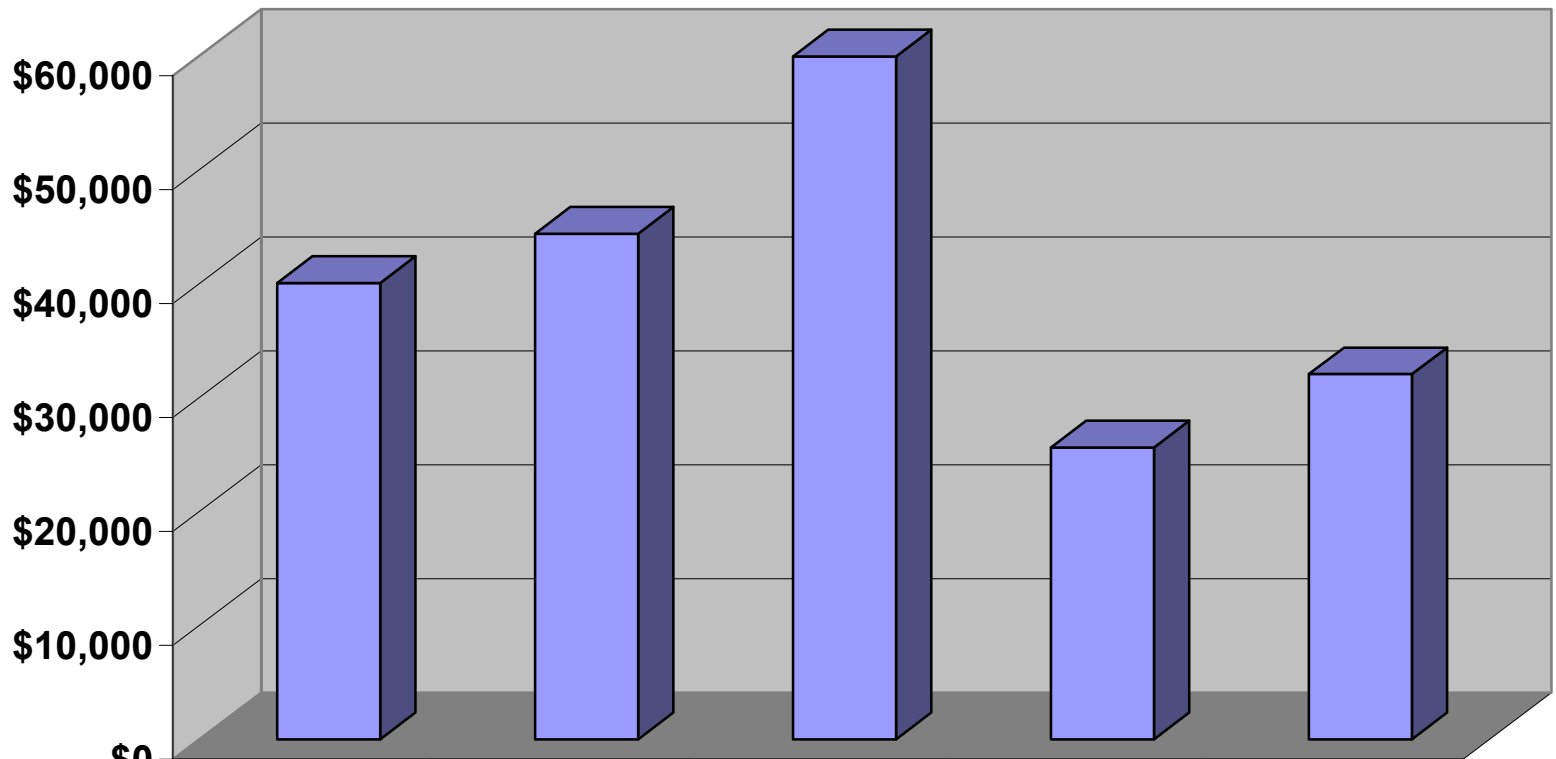

Median Income by Household Type Oakland, 2000

	Households	Families	2-parent	Female parent	Nonfamily
■ Median income (dollars)	\$40,055	\$44,384	\$59,948	\$25,615	\$32,044