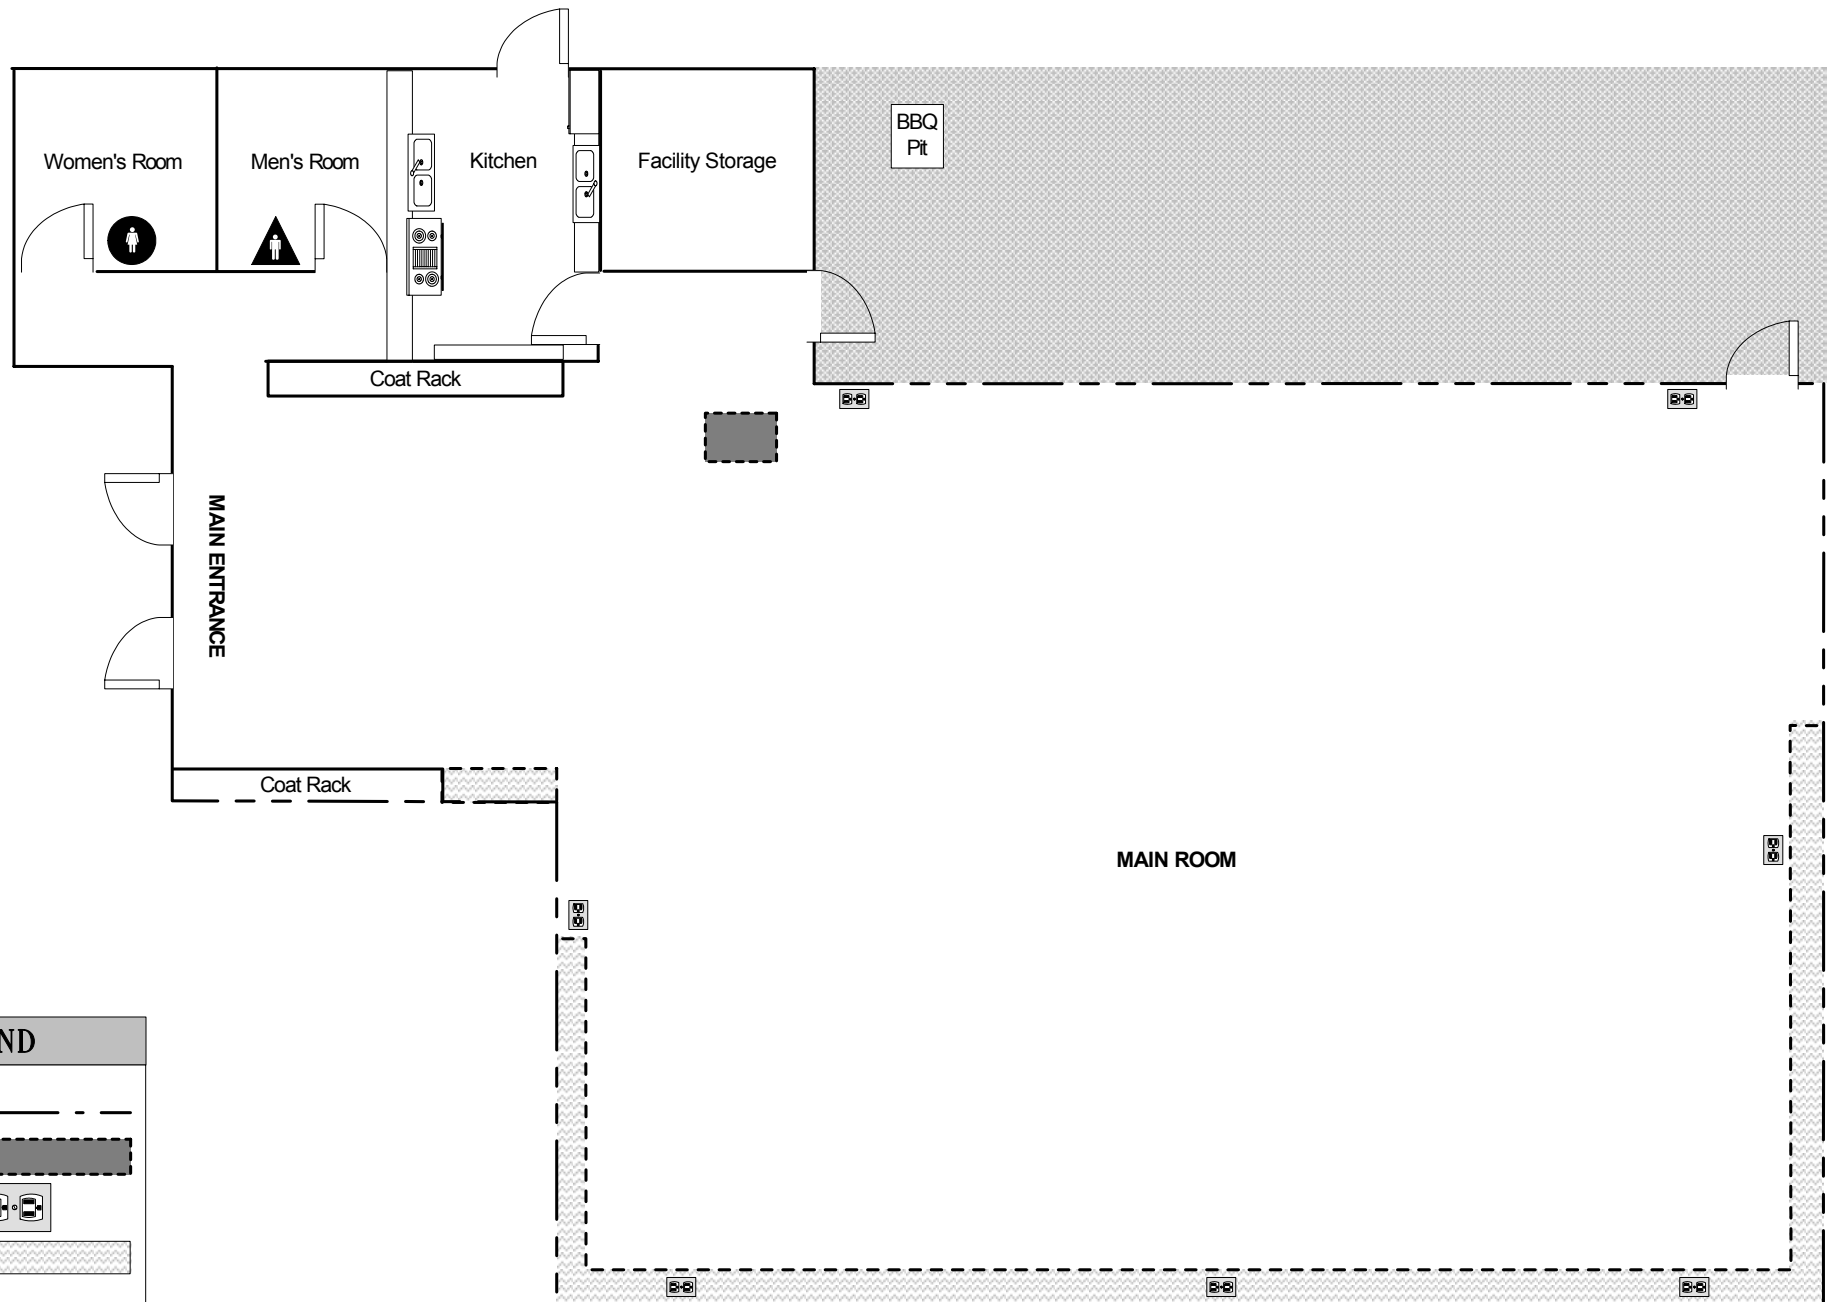

FACILITY OVERVIEW: LEONA LODGE

4444 Mountain Blvd, Oakland, CA 94619

LEGEND	
Windows	— — — — —
Post/Barrier	▬▬▬▬▬▬
Power Outlet	⏻ ⏻
Bench	▨▨▨▨▨▨