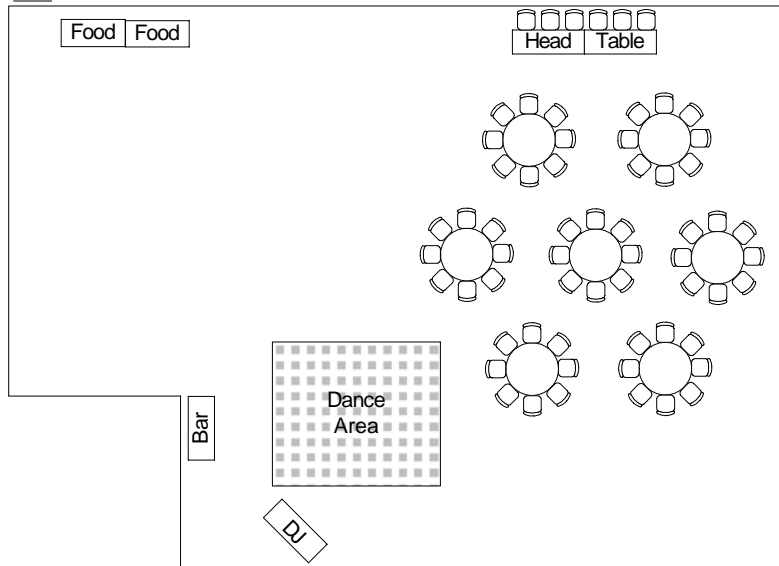

SAMPLE SETUPS: LEONA LODGE

4444 Mountain Blvd, Oakland, CA 94619

SET-UP I: Theatre-style (150 people max)

SET-UP II: U Shape (26 people w/ head table)

SET-UP III: 62 people with head table

SET-UP IV: 120 people with head table

Please Note:

This is only a sample of setups, actual setups may vary. Due to limited available furniture (chairs, tables, podium), we may or may not be able to accommodate requested event capacity.