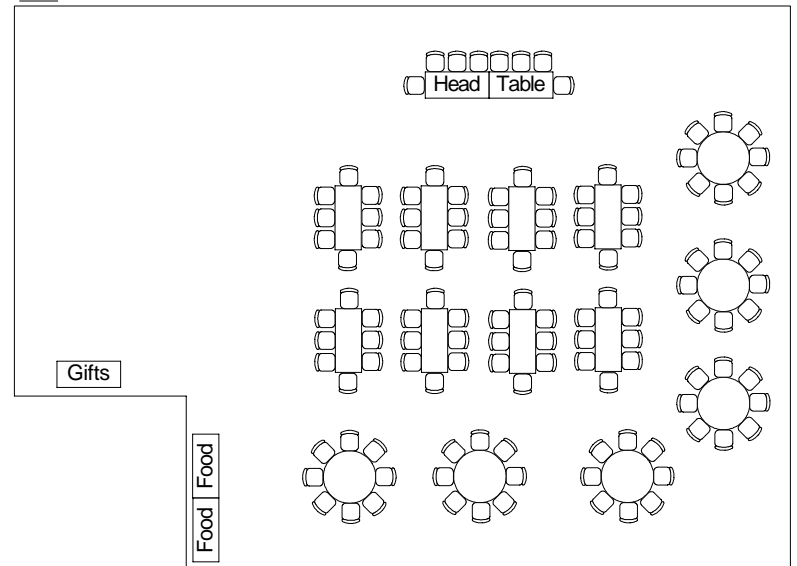

SAMPLE SETUPS: LEONA LODGE

4444 Mountain Blvd, Oakland, CA 94619

SET-UP I: Theatre-style (150 people max)

SET-UP II: U Shape (26 people w/ head table)

SET-UP III: 62 people with head table

SET-UP IV: 120 people with head table

Please Note:

This is only a sample of setups, actual setups may vary. Due to limited available furniture (chairs, tables, podium), we may or may not be able to accommodate requested event capacity.