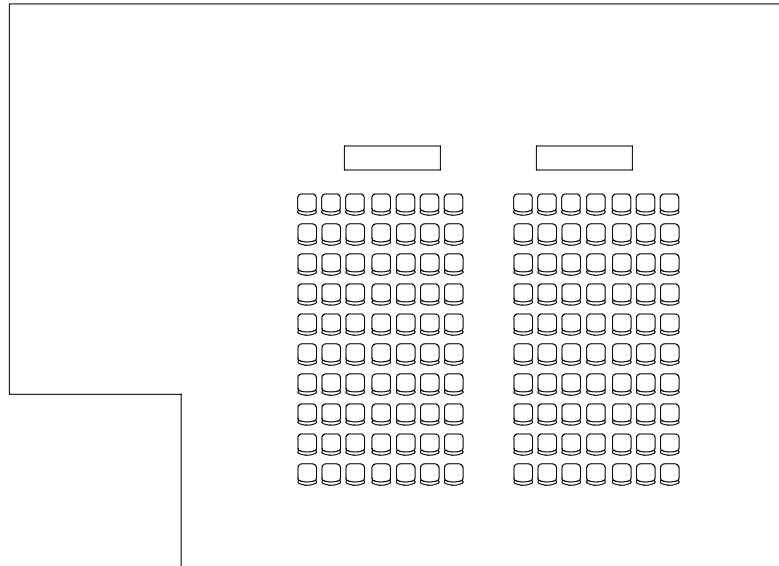

SAMPLE SETUPS: LEONA LODGE

4444 Mountain Blvd, Oakland, CA 94619

SET-UP I: Theatre-style (150 people max)

SET-UP II: U Shape (26 people w/ head table)

SET-UP III: 62 people with head table

SET-UP IV: 120 people with head table

Please Note:

This is only a sample of setups, actual setups may vary. Due to limited available furniture (chairs, tables, podium), we may or may not be able to accommodate requested event capacity.