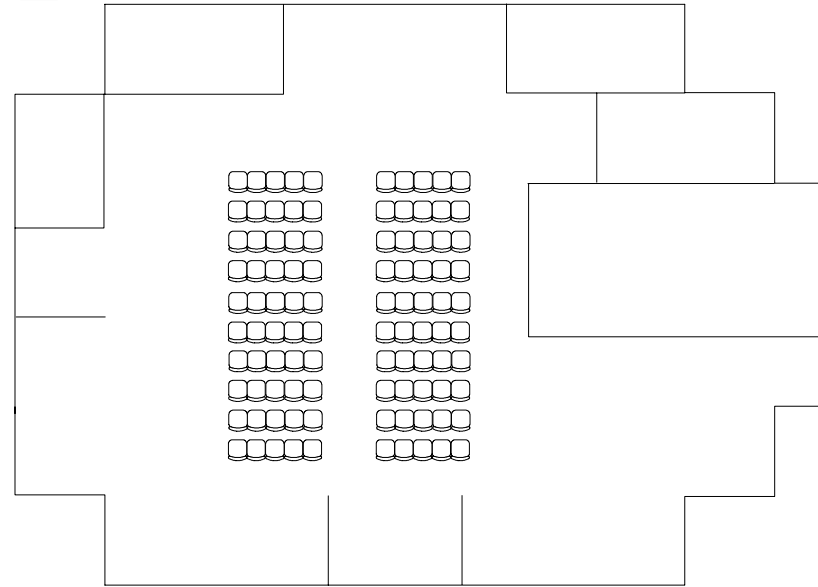

SAMPLE SETUPS: SEQUOIA LODGE

2666 Mountain Blvd, Oakland, CA 94611

SET-UP I: Banquet-style (72 people)

SET-UP II: Theatre-style (100 people max)

SET-UP III: 64 people

SET-UP IV: 56 people

Please Note:

This is only a sample of setups, actual setups may vary. Due to limited available furniture (chairs, tables, podium), we may or may not be able to accommodate requested event capacity.