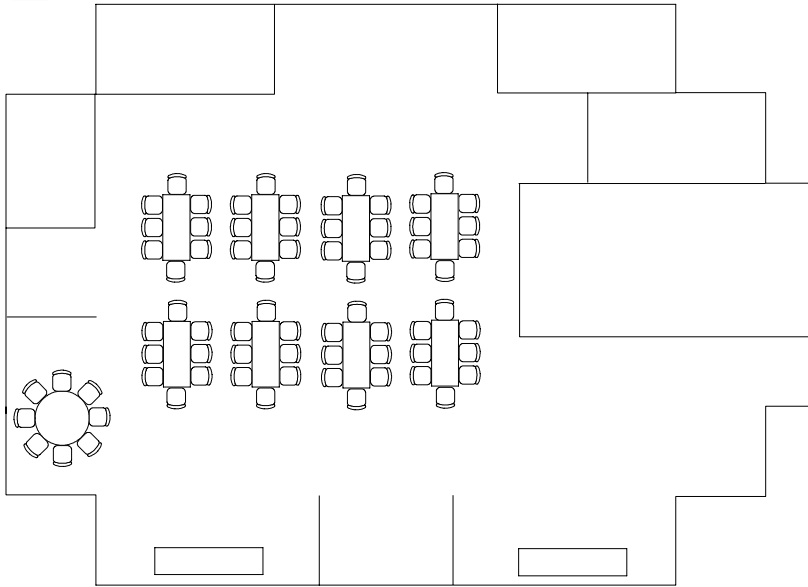

SAMPLE SETUPS: SEQUOIA LODGE

2666 Mountain Blvd, Oakland, CA 94611

SET-UP I: Banquet-style (72 people)

SET-UP II: Theatre-style (100 people max)

SET-UP III: 64 people

SET-UP IV: 56 people

Please Note:

This is only a sample of setups, actual setups may vary. Due to limited available furniture (chairs, tables, podium), we may or may not be able to accommodate requested event capacity.